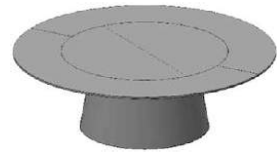

TADAO MAGNUM

Model No. 1516

DESIGN DR. PATRIC DRAENERT

We have advanced the perfect hospitality of the TADAO table: the rotating inner tabletop, inspired by Asian table culture, is now motor supported and enables even more comfortable encounters at the table. Different speeds and directions can be individually controlled using a quiet, battery operated geared motor. In permanent mode, the inner tabletop rotates at a gentle speed without interruption. In stop and go mode, it only rotates when necessary. And the whole, of course, with Bluetooth remote control.

AVAILABLE IN THE FOLLOWING MATERIAL VARIANTS:

Stone

| base | slabs | diameter approx. in cm | inner top approx. in cm | height approx. in cm |
|-----------------------|-------|---------------------------|----------------------------|-------------------------|
| metal base conical | 2 | 200 - 280 ø | 120 - 180 ø | 74 |

Description TADAO Magnum is a round dining or conference table with a rotating inner top. The particular feature is that the rotating inner top is not attached, but integrated on the same level as the main top. For dimensions exceeding a diameter of 200 ø cm, we need 2 stone slabs for the table top. Either the slabs will be mirrored or jointed to follow the veining. The outer ring consists of two parts, the inner rotating top is assembled of 2 stone halves.

Dimension The possible dimensions range from ø 200 cm to ø 280 cm. Kindly ask for your preferred size. Due to the great number of varieties, we may not state any prices here.

Table tops We offer 150 different natural stone types for your selection (pages 4-5).