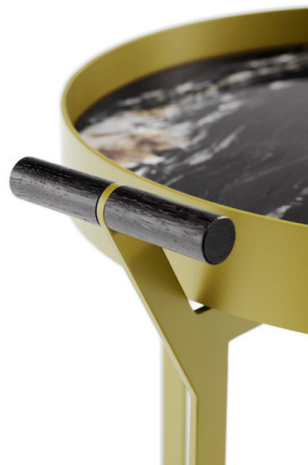

DAY

Model No. 1387

DESIGN STEPHAN VEIT

Following the NIGHT - our bedside table with storage compartment - comes the bar trolley DAY. It offers sufficient space for your favorite drink after a convivial dinner.

The fine edge formation of the metal corpus and the trays of natural stone or coated metal lend a high-class appearance. With the wooden handle and its elegant castors, the table can quickly be positioned where it is needed.

Model type	Frame	Size
	metal coated black with black rollers	W - L - H approx. in cm

Top	Top
upper tray leather I Standard	upper tray stone PG 2 - 4b

1387 bar cart with handle 53 ø x 68
ring and lower tray same color as frame
handle oak stained dark oak

Price supplements for special orders:

frame coated dark bronze
frame coated gold-colored or nickel-colored
frame lacquered to RAL

stone PG 5+6 only when remnant plates in stock / tray
(surcharge on stone PG 2 - 4b)