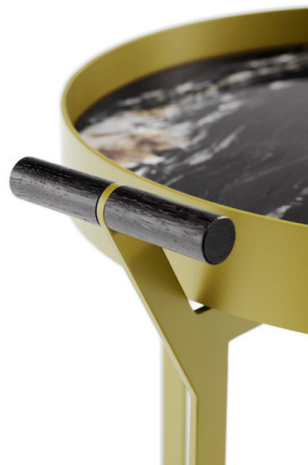

DAY

Model No. 1387

DESIGN STEPHAN VEIT

Following the NIGHT - our bedside table with storage compartment - comes the bar trolley DAY. It offers sufficient space for your favorite drink after a convivial dinner.

The fine edge formation of the metal corpus and the trays of natural stone or coated metal lend a high-class appearance. With the wooden handle and its elegant castors, the table can quickly be positioned where it is needed.

Model type	Frame	Size
	metal coated black with black rollers	W - L - H approx. in cm

1387 bar cart with handle 53 ø x 68
ring and lower tray same color as frame
handle oak stained dark oak

Top	Top
upper tray leather I Standard	upper tray stone PG 2 - 4b

Price supplements for special orders:

frame	coated dark bronze
frame	coated gold-colored or nickel-colored
frame	lacquered to RAL

stone PG 5+6 only when remnant plates in stock / tray
(surcharge on stone PG 2 - 4b)