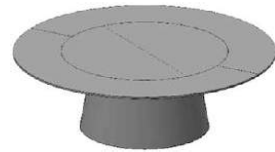

TADAO MAGNUM

Model No. 1516

DESIGN DR. PATRIC DRAENERT

We have advanced the perfect hospitality of the TADAO table: the rotating inner tabletop, inspired by Asian table culture, is now motor supported and enables even more comfortable encounters at the table. Different speeds and directions can be individually controlled using a quiet, battery operated geared motor. In permanent mode, the inner tabletop rotates at a gentle speed without interruption. In stop and go mode, it only rotates when necessary. And the whole, of course, with Bluetooth remote control.

AVAILABLE IN THE FOLLOWING MATERIAL VARIANTS:

Stone

base	slabs	diameter approx. in cm	inner top approx. in cm	height approx. in cm
metal base conical	2	200 - 280 ø	120 - 180 ø	74

Description TADAO Magnum is a round dining or conference table with a rotating inner top. The particular feature is that the rotating inner top is not attached, but integrated on the same level as the main top. For dimensions exceeding a diameter of 200 ø cm, we need 2 stone slabs for the table top. Either the slabs will be mirrored or jointed to follow the veining. The outer ring consists of two parts, the inner rotating top is assembled of 2 stone halves.

Dimension The possible dimensions range from ø 200 cm to ø 280 cm. Kindly ask for your preferred size. Due to the great number of varieties, we may not state any prices here.

Table tops We offer 150 different natural stone types for your selection (pages 4-5).