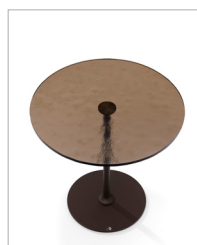

1010_Largo_einzeln_03